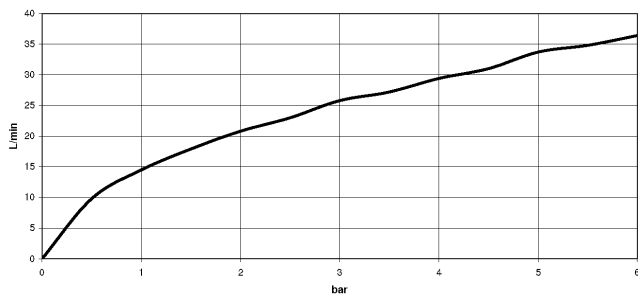

TARA Regulator handle - Chrome 11 431 892-00

TARA Shower thermostat - Chrome

TARA

ST 060 113 5892

ST 060 113 5892

mm [inches]

Flow rate chart

Certificates