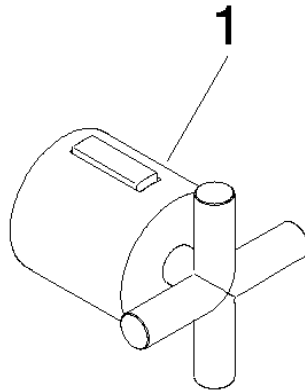

ST 060 113 5892

- slide-on rosettes Ø 70 mm
- gauge 150 mm - 13 mm
- 3/8" shower outlet
- with volume control

	Chrome	ST 060 113 5892-00
	Brushed Platinum	ST 060 113 5892-06
	Platinum	ST 060 113 5892-08
	Dark Chrome	ST 060 113 5892-19
	Brushed Durabronz (23kt Gold)	ST 060 113 5892-28
	Matte Black	ST 060 113 5892-33
	Brushed Champagne (22kt Gold)	ST 060 113 5892-46
	Champagne (22kt Gold)	ST 060 113 5892-47
	Brushed Chrome	ST 060 113 5892-93
	Brushed Dark Platinum	ST 060 113 5892-99

Individual components of this set

You need the following components for this set

1x 11 431 892-00

1x 34 443 979-00

TARA Shower thermostat - Chrome

TARA

ST 060 113 5892

ST 060 113 5892

ST 060 113 5892

mm [inches]

ST 060 113 5892

- slide-on rosettes Ø 70 mm
- gauge 150 mm - 13 mm
- 3/8" shower outlet
- with volume control

Intrinsic protection against back flow.

Intrinsic protection against back flow.

TARA Regulator handle - Chrome 11 431 892-00

TARA Shower thermostat - Chrome

TARA

ST 060 113 5892

ST 060 113 5892

mm [inches]

Flow rate chart

Certificates