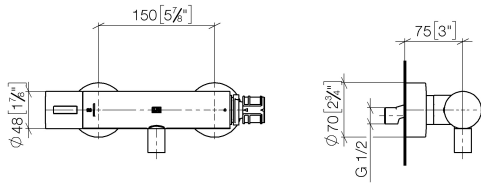

ST 060 113 5892

mm [inches]

ST 060 113 5892

- slide-on rosettes Ø 70 mm
- gauge 150 mm - 13 mm
- 3/8" shower outlet
- with volume control

Intrinsic protection against back flow.

Intrinsic protection against back flow.

TARA Regulator handle - Chrome 11 431 892-00

TARA Shower thermostat - Chrome

TARA

ST 060 113 5892

ST 060 113 5892

mm [inches]

Flow rate chart

Certificates