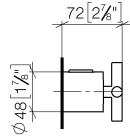

ST 060 113 5892

- slide-on rosettes Ø 70 mm
- gauge 150 mm - 13 mm
- 3/8" shower outlet
- with volume control

	Chrome	ST 060 113 5892-00
	Brushed Platinum	ST 060 113 5892-06
	Platinum	ST 060 113 5892-08
	Dark Chrome	ST 060 113 5892-19
	Brushed Durabronz (23kt Gold)	ST 060 113 5892-28
	Matte Black	ST 060 113 5892-33
	Brushed Champagne (22kt Gold)	ST 060 113 5892-46
	Champagne (22kt Gold)	ST 060 113 5892-47
	Brushed Chrome	ST 060 113 5892-93
	Brushed Dark Platinum	ST 060 113 5892-99

ST 060 113 5892

mm [inches]

ST 060 113 5892

- slide-on rosettes Ø 70 mm
- gauge 150 mm - 13 mm
- 3/8" shower outlet
- with volume control

Intrinsic protection against back flow.

Intrinsic protection against back flow.